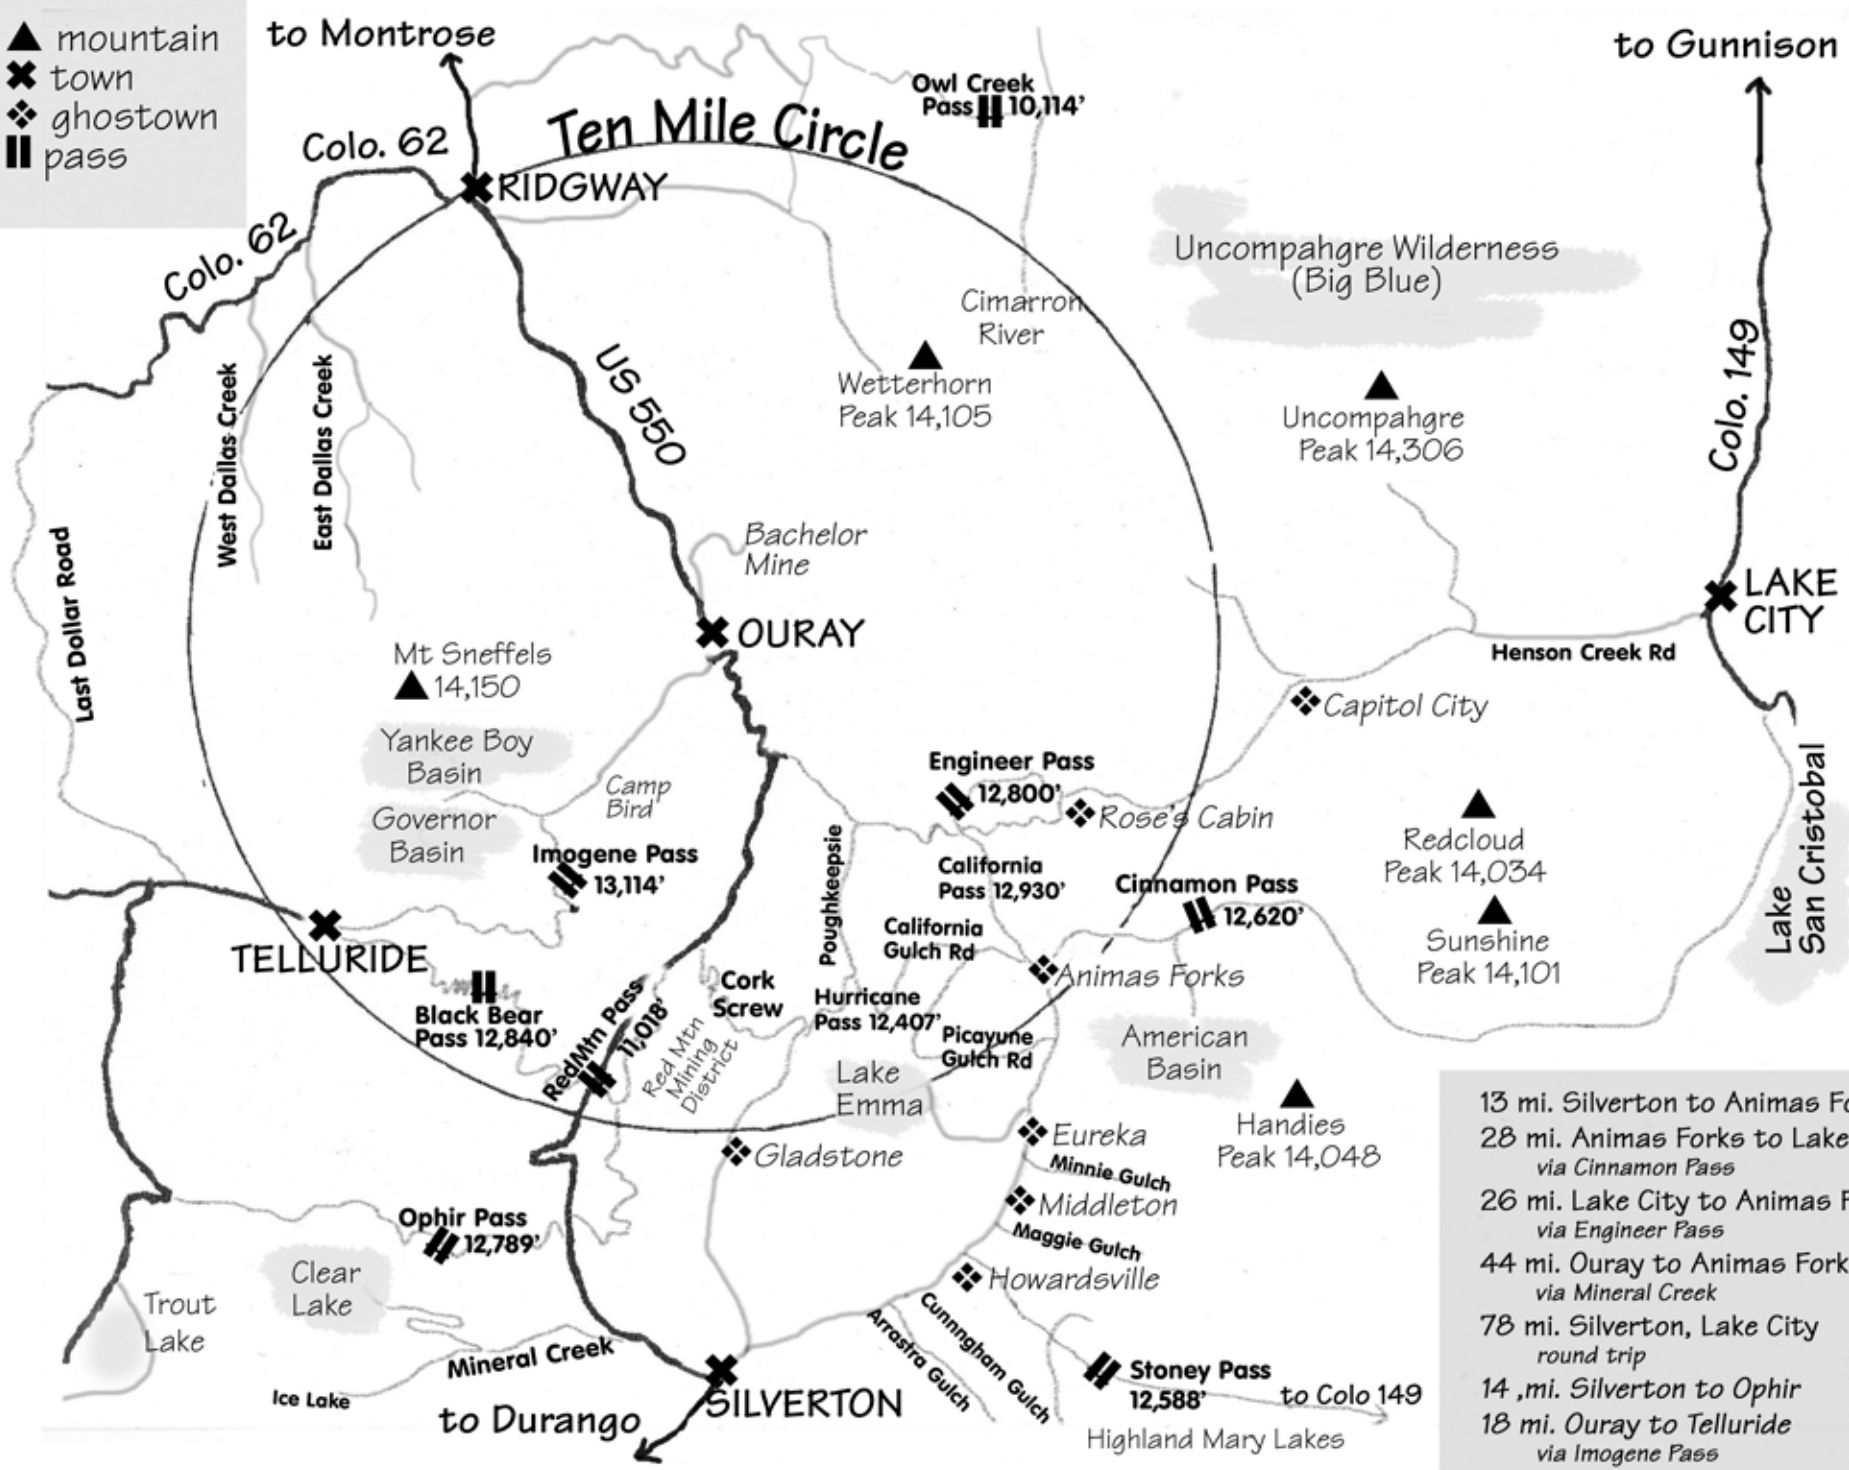

▲ mountain  
 ✕ town  
 ❖ ghosttown  
 || pass

13 mi. Silverton to Animas Forks  
 28 mi. Animas Forks to Lake City  
 via Cinnamon Pass  
 26 mi. Lake City to Animas Forks  
 via Engineer Pass  
 44 mi. Ouray to Animas Forks  
 via Mineral Creek  
 78 mi. Silverton, Lake City  
 round trip  
 14 mi. Silverton to Ophir  
 18 mi. Ouray to Telluride  
 via Imogene Pass